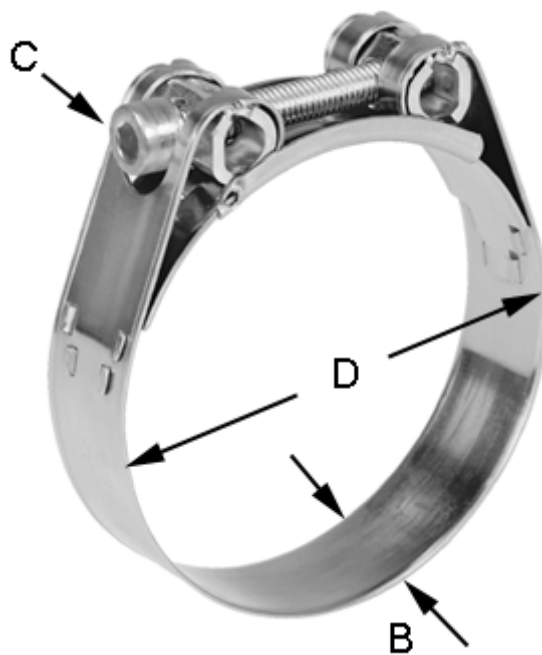

Article number: 025917185039

Description: Heavy Duty Clamp GBS M 39/18 W5 ISK STC

Measures

C (screw type)	= ISK
Diameter D	= 37-40
Width B	= 18